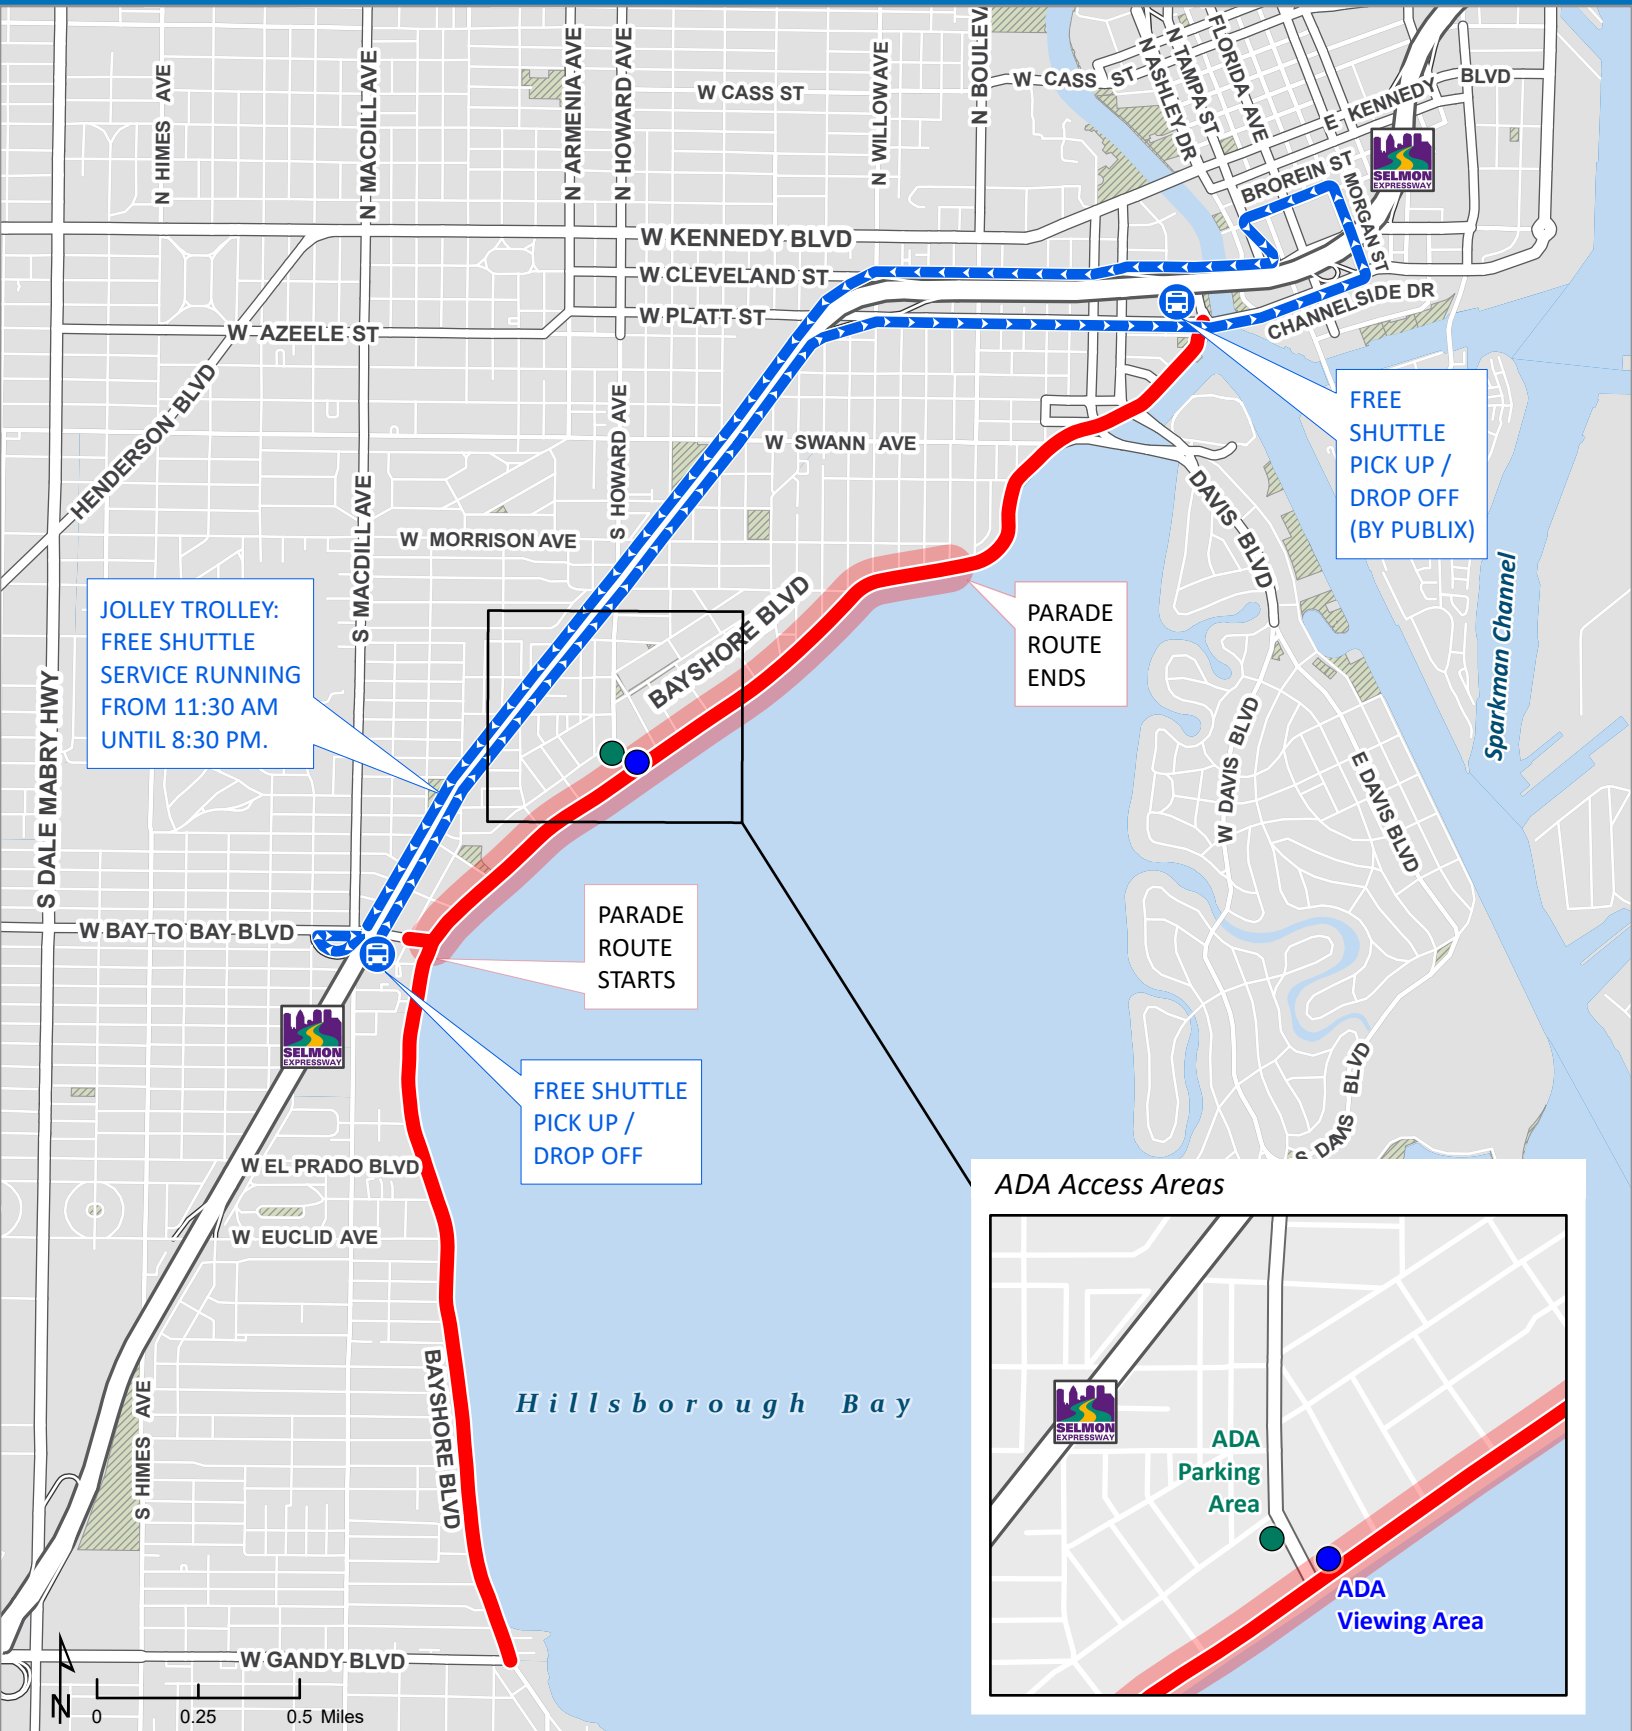

# Children's Gasparilla Parade

Parade & Trolley Routes, Road Closures, & ADA Access

**Saturday, January 18th, 2025**

Full Road Closure (10 PM Jan 17th)

Children's Gasparilla Parade Route

Jolley Trolley Pick Up / Drop Off

Jolley Trolley Shuttle Route

ADA Viewing Area

ADA Parking Area

*\*limited availability on a first come, first served basis*